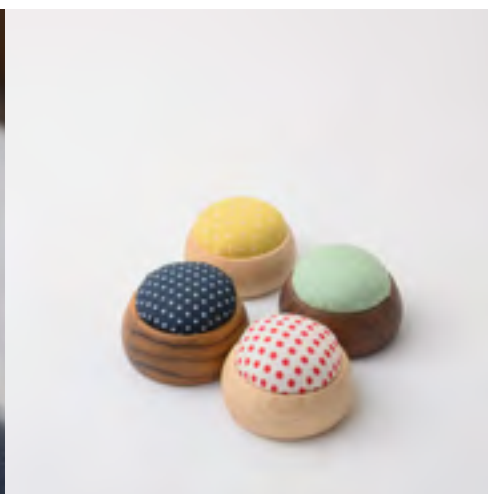

ピンクッション&裁縫セット

PIN CUSHION & SEWING SET

**PINCUSHION 6.5 CM.
(TEAK)**

ST232

W 6.5 x L 6.5 x H 4.6 CM.

TEAK