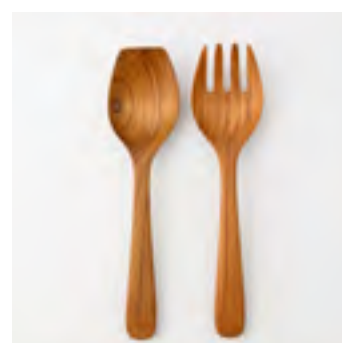

SALAD SERVER

SP097

W 7.0 x L 29.0 x H 3.7 CM.

● TEAK