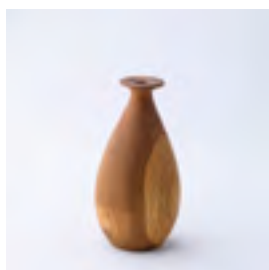

W 6.0 x L 6.0 x H 7.8 CM.

30047 CARPENTER

**FLOWER VASE TYPE A**  
12 CM.

**SUN059** ● TEAK

W 12.0 x L 12.0 x H 12.0 CM.

30047 CARPENTER

**FLOWER VASE TYPE F**  
17 CM.

**SUN064** ● TEAK