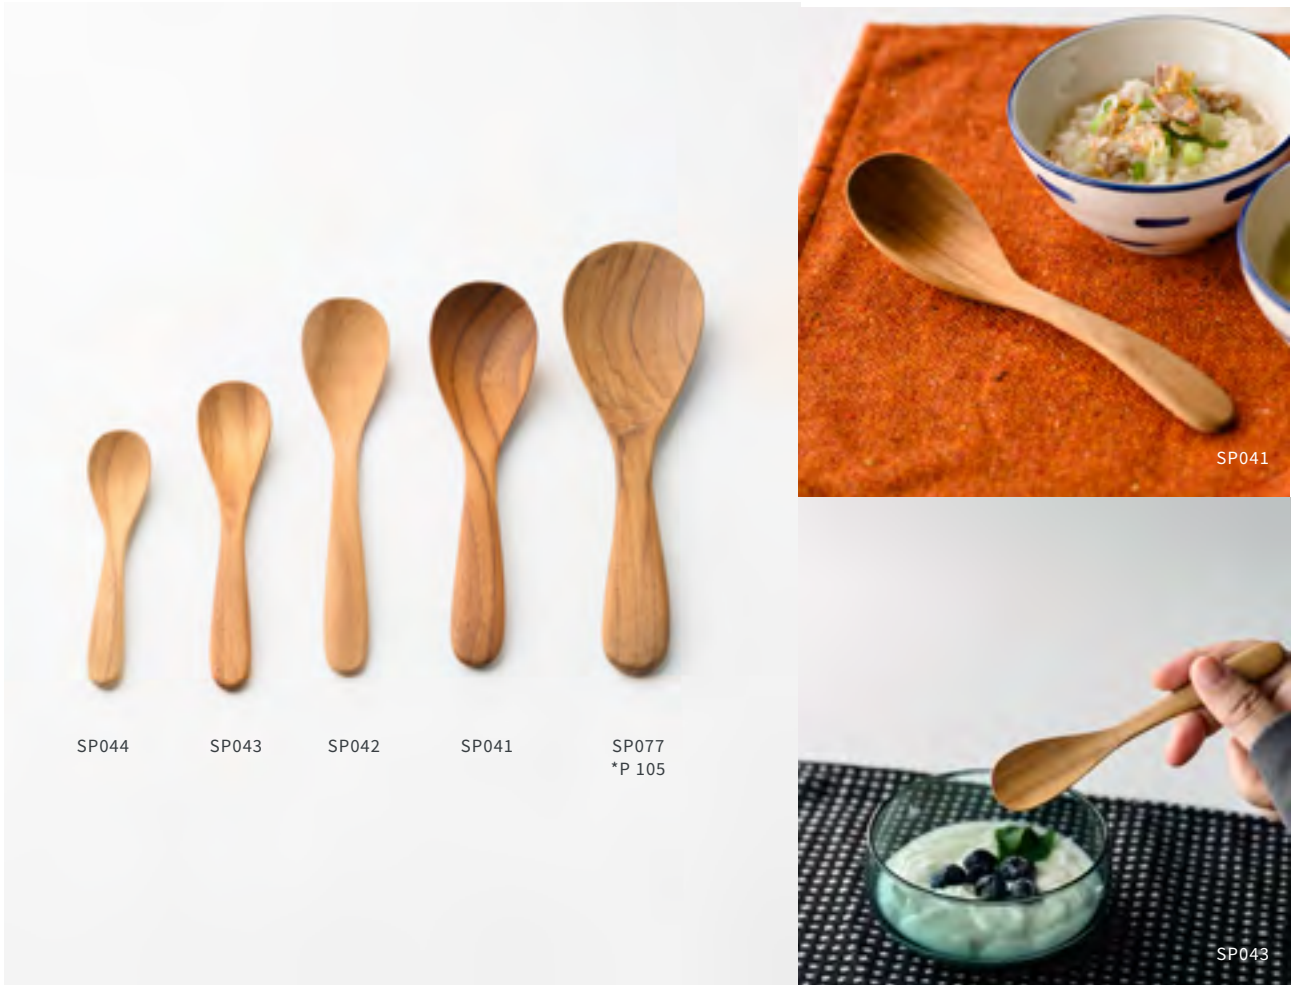

W 20.0 x L 20.0 x H 1.5 CM.

W 22.7 x L 22.7 x H 1.5 CM.

W 25.7 x L 25.7 x H 1.5 CM.

W 30.0 x L 30.0 x H 1.5 CM.

W 3.3 x L 8.0 x H 2.0 CM.

● TEAK

● TEAK

● TEAK

● TEAK

● TEAK

**LOTUS DINING FORK**

**LOTUS DESSERT FORK**

**FK013**

**FK014**

W 20.0 x L 20.0 x H 1.5 CM.

W 22.7 x L 22.7 x H 1.5 CM.

● TEAK

● TEAK

SP018-1

**DEW RAMEN SPOON**

**SP041**

W 4.5 x L 18.0 x H 3.0 CM.

● TEAK

**DEW DINING SPOON**