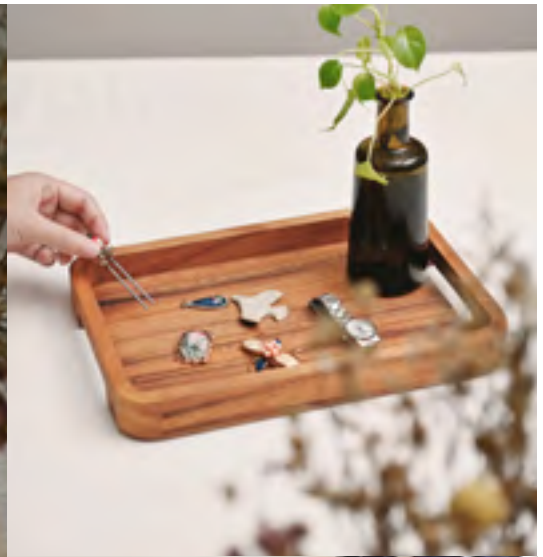

NEW ITEM

**HABITRAYS
RECTANGULAR TRAY
30**

CU416-AC

W 21.0 x L 30.0 x H 3.5 CM.

ACACIA

NEW ITEM

**HABITRAYS
RECTANGULAR TRAY
45**

CU417-AC

W 30.0 x L 45.0 x H 6.0 CM.

ACACIA

NEW ITEM

**HABITRAYS
RECTANGULAR TRAY
51**

CU418-AC

W 35.5 x L 51.0 x H 6.0 CM.

ACACIA