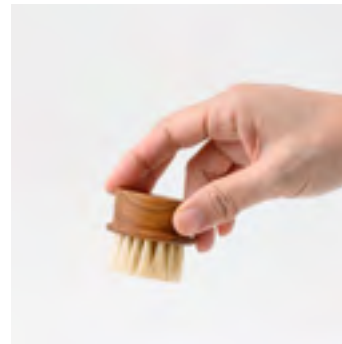

● TEAK

**ARBORA HORSE HAIR BRUSH 8.65 CM**

**ST386-H-TK**

W 8.65 x L 8.65 x H 5.0 CM.

● TEAK

**ARBORA PETIT PIG BRISTLE BRUSH**

**ST353-P-TK**

W 4.65 x L 4.65 x H 4.3 CM.