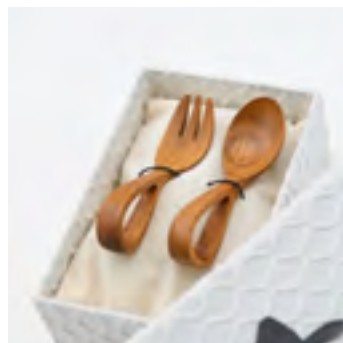

LOOP GIFT SET

W 2.8 x L 14 x H 1.3 CM.

● TEAK