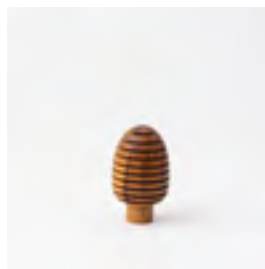

KINOKI

JOWAR CARPENTER

KINOKI TYPE A ROUND

SUN019

W 4.7 x L 4.7 x H 7.8 CM.

● TEAK